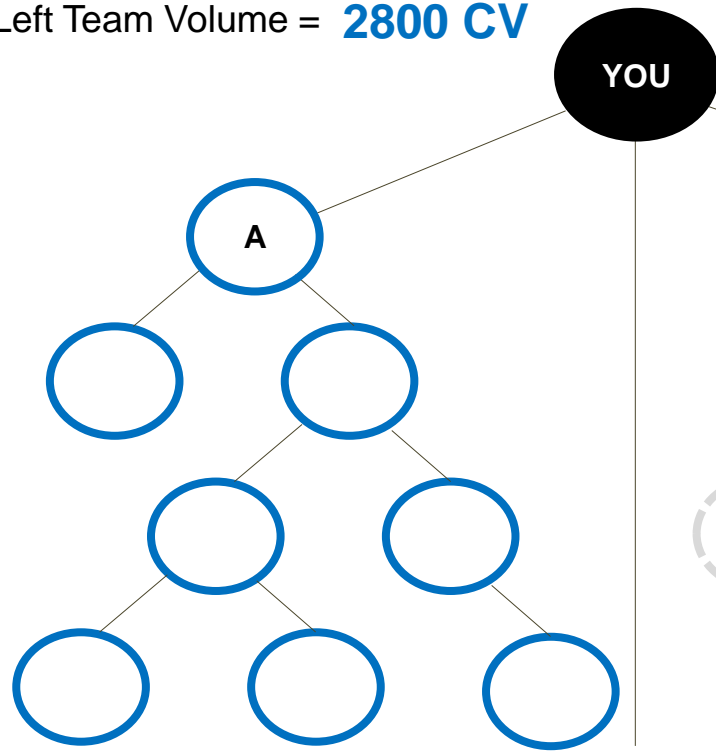

Level 1 – 5%      Level 2 – 4%      Level 3 – 3%

**MATCHING BONUS**

Pays you a % of your associates' weekly team bonuses  
(G1 – 10% / G2 to G10 – 5%)

**LEADERSHIP POOL**

1% of weekly company revenue CV shared among rank 9 - 14

**PRESIDENTIAL POOL**

2% of weekly company revenue CV shared among rank 12 - 14

**3 ways to generate volume**

1. New Members: (350 CV)	2. Monthly Subscriptions: (62 CV)	3. Purchase of Products: (Unlimited CV)
--------------------------	-----------------------------------	---